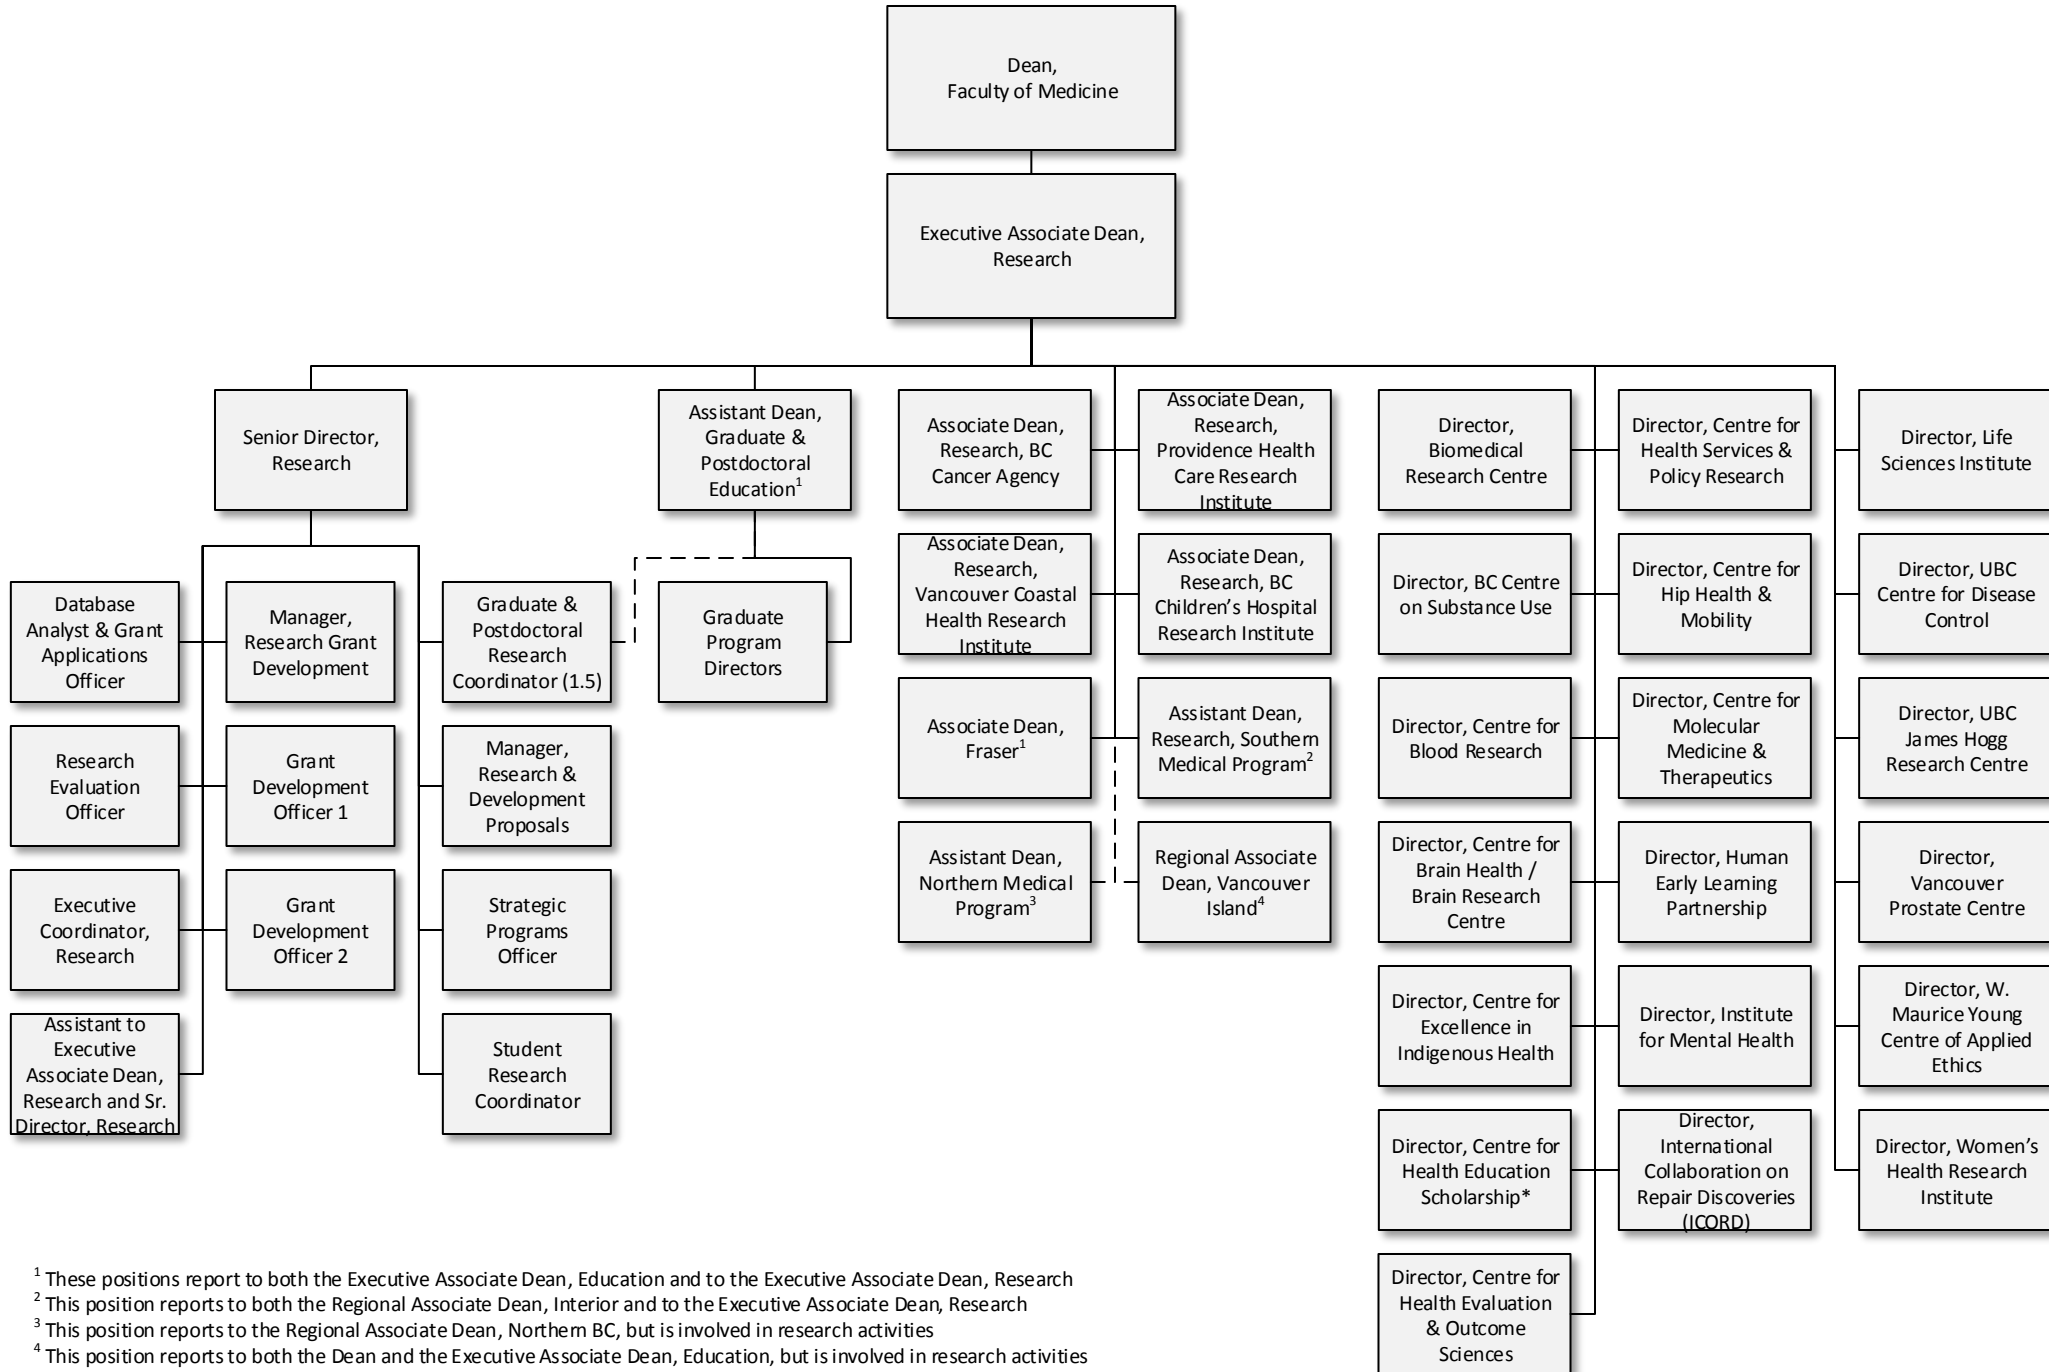

Faculty of Medicine Organizational Chart

Research

October 16, 2018

¹ These positions report to both the Executive Associate Dean, Education and to the Executive Associate Dean, Research
² This position reports to both the Regional Associate Dean, Interior and to the Executive Associate Dean, Research
³ This position reports to the Regional Associate Dean, Northern BC, but is involved in research activities
⁴ This position reports to both the Dean and the Executive Associate Dean, Education, but is involved in research activities